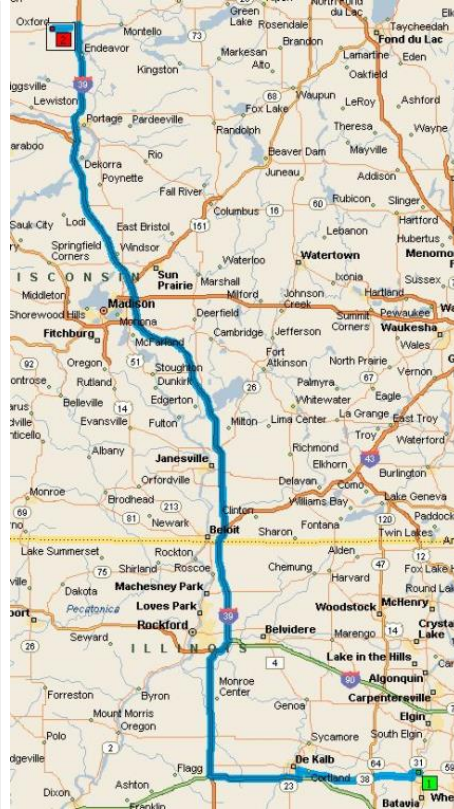

DIRECTIONS TO CAMP FREELAND LESLIE

CFL Street Address
105 Fawn Drive
Oxford, WI 53952

GPS Coordinates
CFL Main Entrance
43.810306 N
89.599083 W

Note: Ensure that your GPS map service directs you to Fawn Drive located on Lake Emrick. Some services guide to the **WRONG** location: a nearby road Fawn Avenue located on Lake Ogle. If this happens, try using 108 Fawn Drive instead of 105 Fawn Drive.

Map 1 – From Illinois, take I-88 west to I-39 North. Continue on I-39 for approximately 120 miles. Keep right at the fork to continue on I-39 N toward Portage. After about 20 miles, take Exit 106 (WI State Hwy 82). Take a left turn (west) onto Hwy 82.

Map 2 – Continue west on Hwy 82 toward Oxford for 4 ½ miles. In downtown Oxford (after crossing the railroad tracks and at the gas station – there is no stop sign), turn right onto County Road A. Continue for approximately 2 miles. Turn left onto Fawn Drive. Continue for 1½ miles until you see the CFL sign at the entrance. The entrance to CFL will be on the left side of the road.