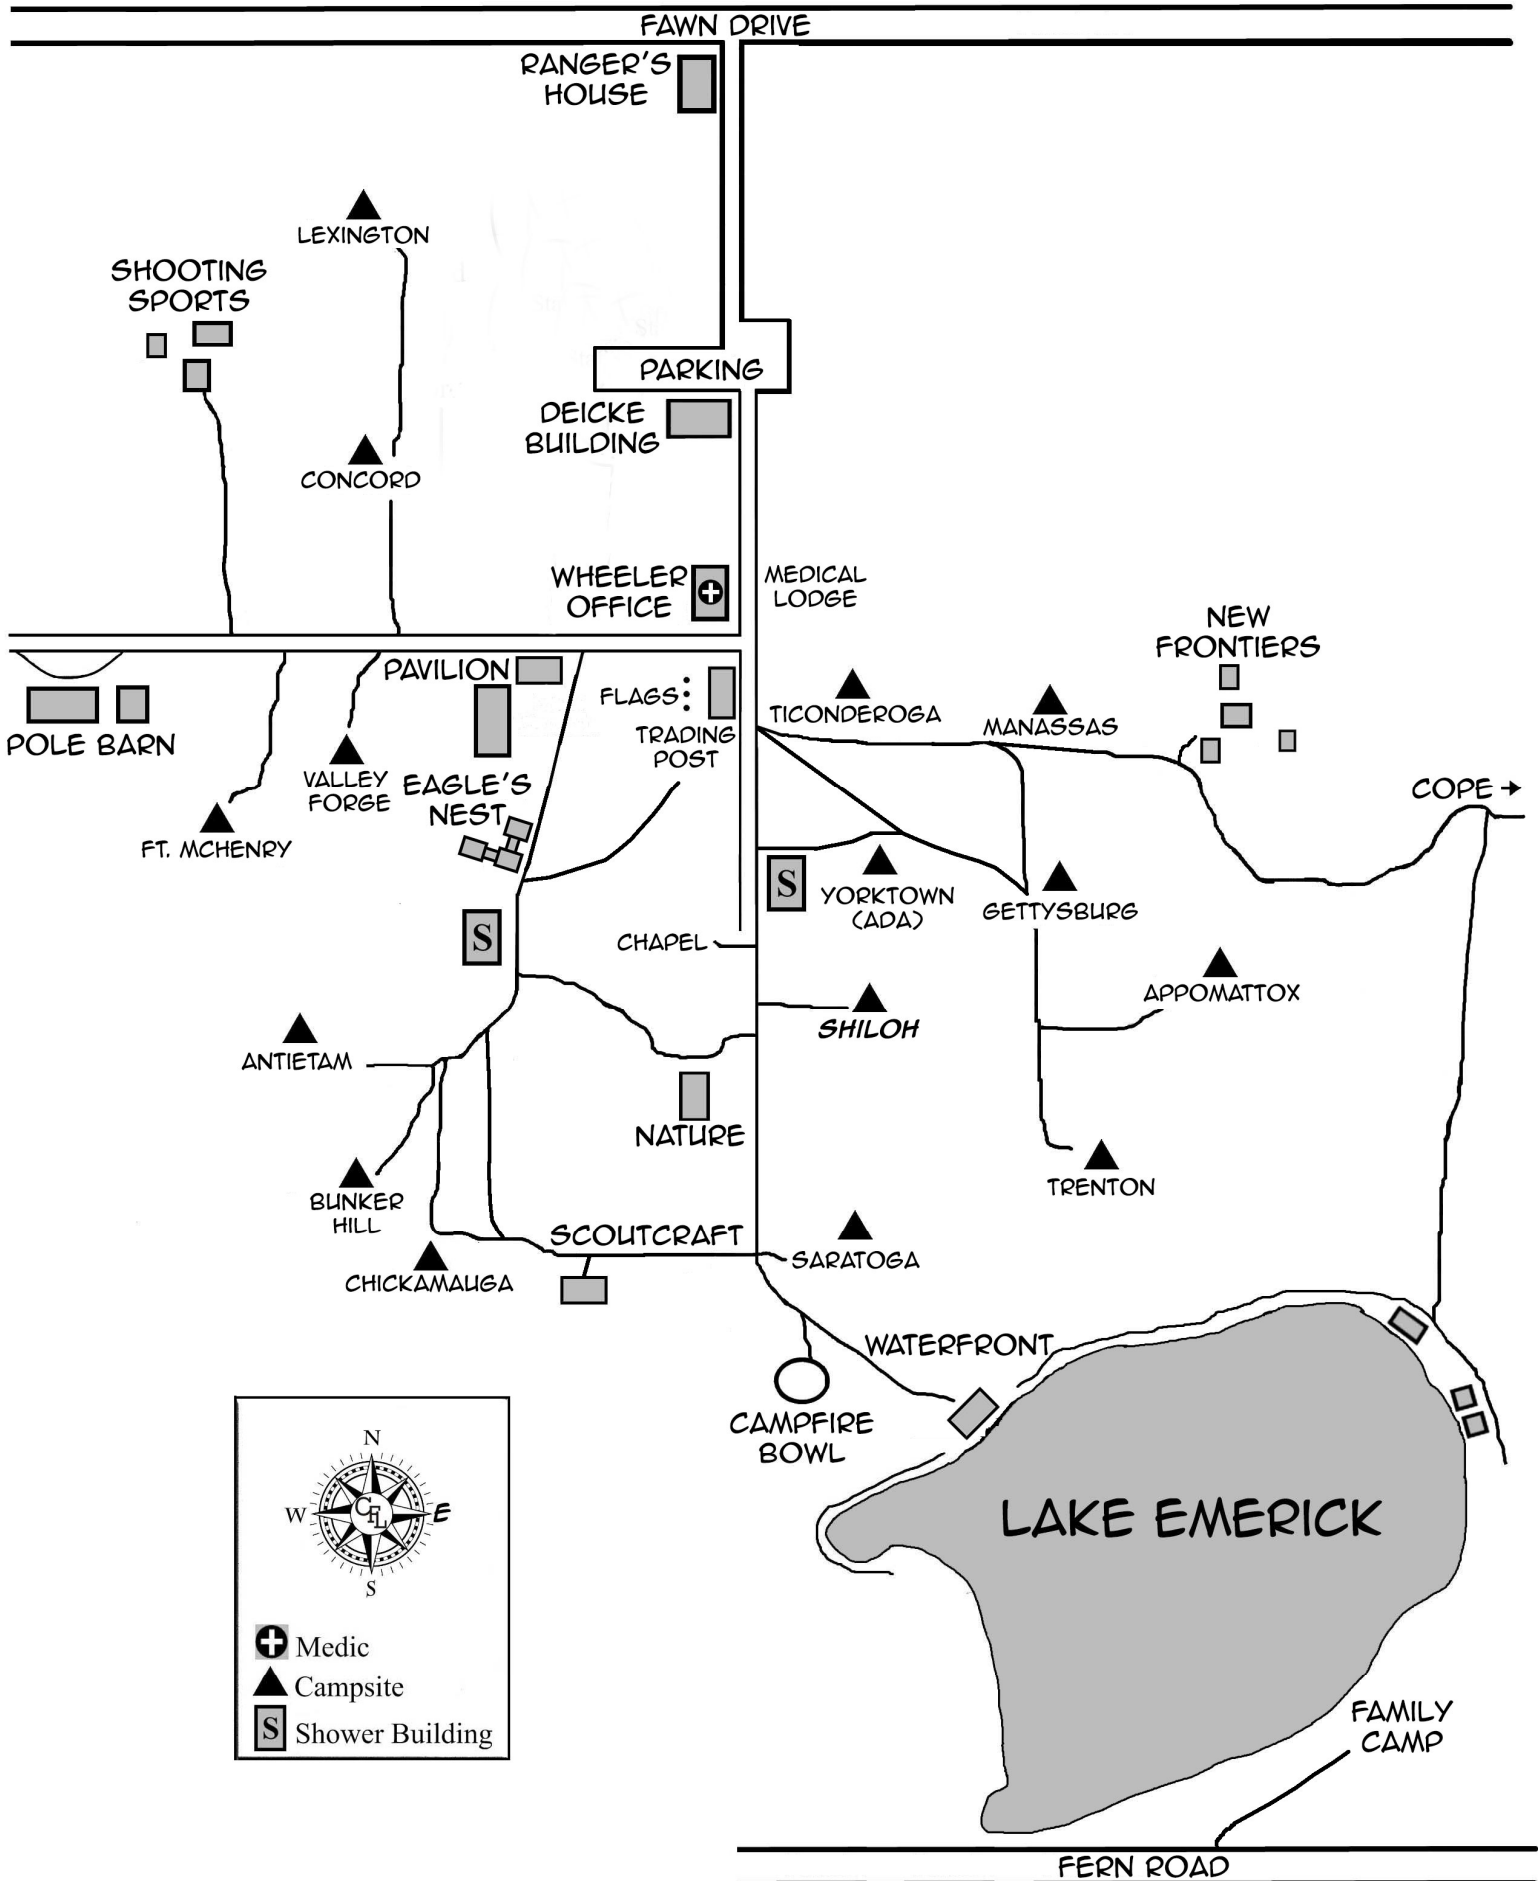

# CAMP FREELAND LESLIE, BSA

A compass rose showing North (N), South (S), East (E), and West (W). Below it is a legend:

- +** Medic
- ▲** Campsite
- S** Shower Building