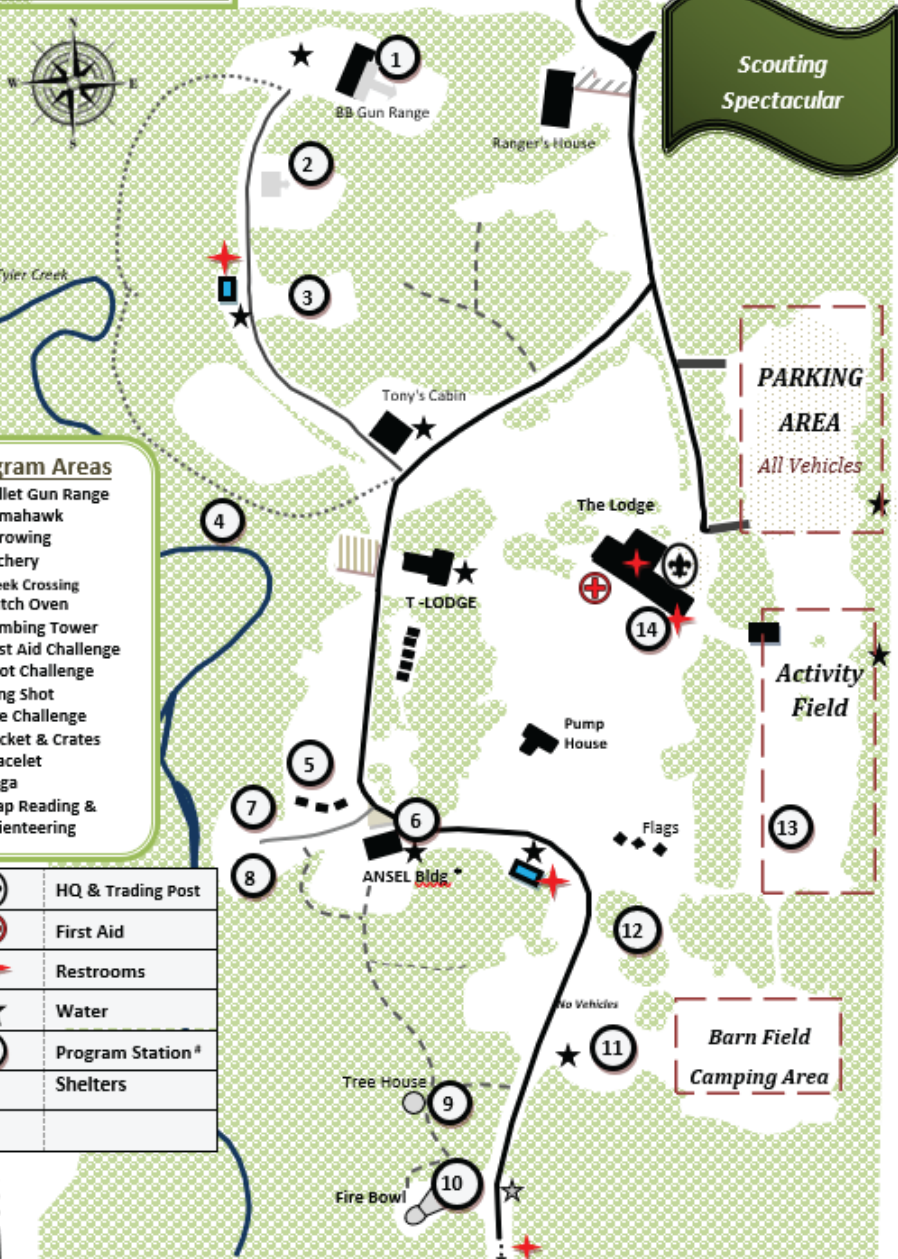

All Vehicles

**Activity
Field**

**Barn Field
Camping Area**

Program Areas

1. Pellet Gun Range
2. Tomahawk Throwing
3. Archery
4. Creek Crossing
5. Dutch Oven
6. Climbing Tower
7. First Aid Challenge
8. Knot Challenge
9. Sling Shot
10. Fire Challenge
11. Bucket & Crates
12. Bracelet
13. Gaga
14. Map Reading & Orienteering

	HQ & Trading Post
	First Aid
	Restrooms
	Water
	Program Station #
	Shelters

Tyler Creek

BB Gun Range

Ranger's House

Tony's Cabin

The Lodge

T-LODGE

Pump House

Flags

ANSEL Bldg.

12

No Vehicles

11

Tree House

Fire Bowl

Schedule of Events

Event areas open at 10 A.M.

Lunch from 12-1- all areas close from 12:30-1

Lunch tickets available at the trading post for \$3

Events close at 4 P.M.

Raffle at 4:10 P.M. on lodge porch

- ♣ Pellet Guns
- ♣ Tomahawk Throwing
- ♣ Archery
- ♣ Slingshots
- ♣ Creek Crossing
- ♣ Dutch Oven Experience
- ♣ Fire Challenge
- ♣ Maps & Orienteering
- ♣ Knot Challenge
- ♣ First Aid Challenge
- ♣ Climbing Tower
- ♣ UV Bracelet
- ♣ Ball Pong
- ♣ Gaga